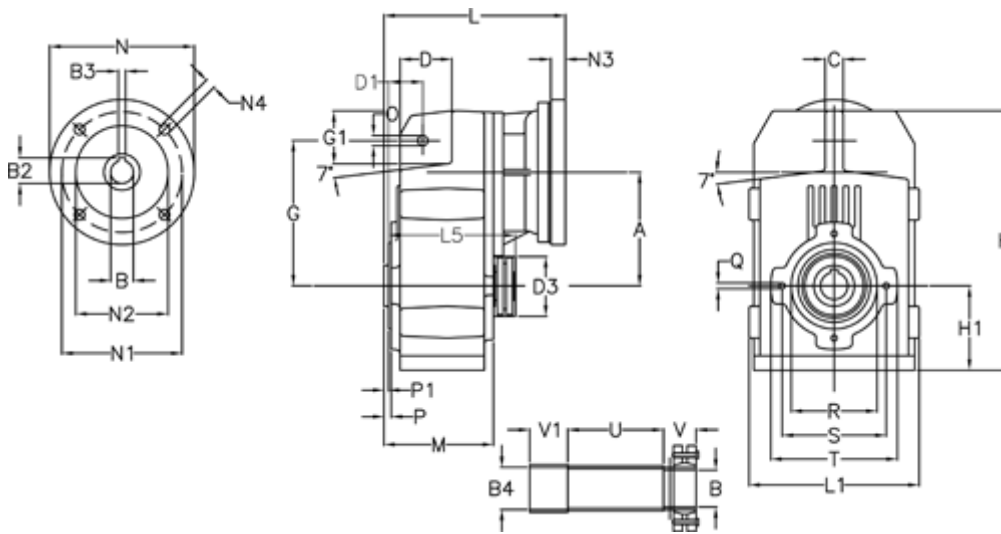

Article number: 29560264335220

Description: Shaft mounted gear  
A254S-643,3-P63B5

## Measures

A = 128.75	D1 = 43.5	I5 = 197.5	P1 = 3.5	V1 = 40
B = 31	d3 = 83	M = 135.5	Q = M10x14	
B1 = 11	G = 162	N = 140	R = 110	
B2 = 12.8	G1 = 58.0	N1 = 115	S = 130	
B3 = 4	H = 290.5	N2 = 95	T = 150	
B4 = 32	H1 = 93.5	N4 = M8x19	Tightening torque N m = 14.5	
C = 20	L = 268.5	O = 13	U = 96.0	
D = 57.0	L1 = 188	P = 6.0	V = 38	